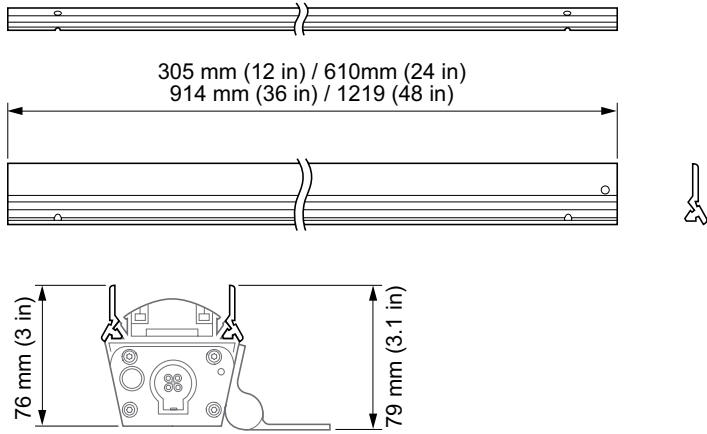

Graze Glare Shield

Date: _____

Type: _____

Firm Name: _____

Project: _____

1220 mm (4 ft)

ACCESSORY

For use with Graze luminaires

Dimensions
(Height x Width) 76 x 1220 mm (3 x 48 in)

Weight 0.4 kg (0.88 lb)

Dimensions

Part Numbers

Use Item Number when ordering in North America.

Accessory

Graze Glare Shield, 1220 mm (4 ft)

Item Number
120-000081-03