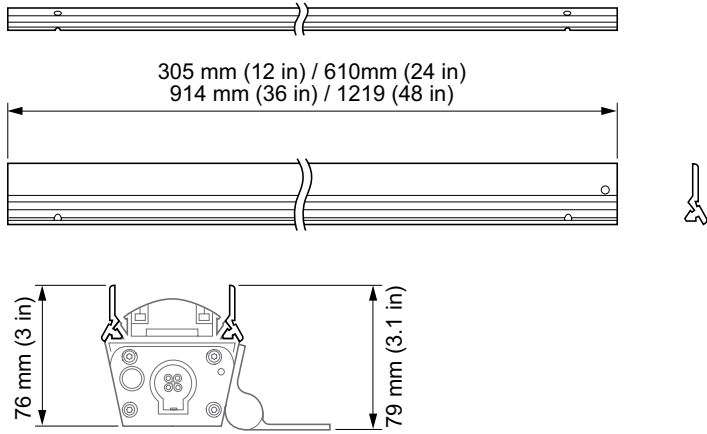

Graze Glare Shield

Date: _____

Type: _____

Firm Name: _____

Project: _____

914 mm (3 ft)

ACCESSORY

For use with Graze luminaires

Dimensions
(Height x Width) 76 x 914 mm (3 x 36 in)

Weight 0.3 kg (0.66 lb)

Dimensions

Part Numbers

Use Item Number when ordering in North America.

Accessory

Graze Glare Shield, 914 mm (3 ft)

Item Number