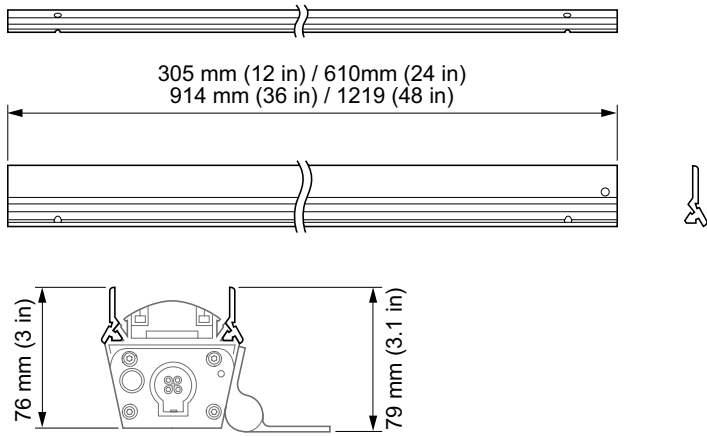

Graze Glare Shield

Date: _____
Type: _____
Firm Name: _____
Project: _____

610 mm (2 ft)

ACCESSORY

For use with Graze luminaires

For more information, please refer to www.colorkinetics.com/global/products/accessories/graze

Specifications

Due to continuous improvements and innovations, specifications may change without notice.

Physical

Dimensions (Height x Width)	76 x 610 mm (3 x 24 in)
Weight	0.22 kg (0.49 lb)

Dimensions

Part Numbers

Use Item Number when ordering in North America.

Accessory

Graze Glare Shield, 610 mm (2 ft)

Item Number

120-000081-01

Item 12NC

910503700746