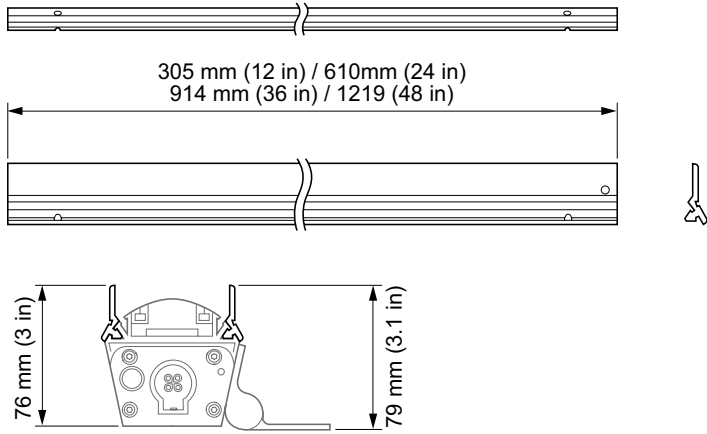

Graze Glare Shield

Date: _____

Type: _____

Firm Name: _____

Project: _____

305 mm (1 ft)

ACCESSORY

For use with Graze luminaires

Dimensions
(Height x Width) 76 x 305 mm (3 x 12 in)

Weight 0.1 kg (0.22 lb)

Dimensions

Part Numbers

Use Item Number when ordering in North America.

Accessory

Graze Glare Shield, 305 mm (1 ft)

Item Number
120-000081-00