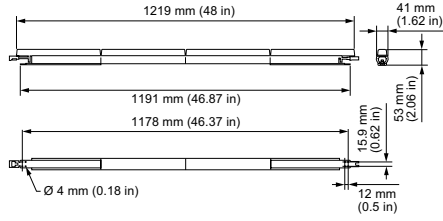

Lumen Maintenance

Threshold§	Ambient Temperature	Reported¶	Calculated¶
L ₇₀	25 °C	65,000	
	50 °C	65,000	
L ₅₀	25 °C	65,000	
	50 °C	65,000	

Physical

Dimensions (Height x Width x Depth)	53 x 1219 x 41 mm (2.1 x 48 x 1.6 in)
Weight	1.98 kg (4.37 lb)
Housing Material	Die-cast aluminium, white powder-coated finish
Lens	Polycarbonate
Luminaire Connections	Integral male/female connectors

Dimensions

Photometrics, 8 w/ft, 4000 K, 1219 mm (4 ft)

Photometric data is based on test results from an independent NIST traceable testing lab. IES data is available at www.colorkinetics.com/support/ies.

Beam Angle	10° x 60°
LED	4000 K
Lumens	2,160
Efficacy (lm/W)	69.9

Illuminance at Distance

	Center Beam fc	Beam Width
4 ft	254 fc	0.8 ft 4.9 ft
8 ft	63 fc	1.7 ft 9.7 ft
12 ft	28 fc	2.5 ft 14.6 ft
16 ft	16 fc	3.3 ft 19.5 ft
20 ft	10 fc	4.2 ft 24.4 ft
24 ft	7 fc	5.0 ft 29.2 ft