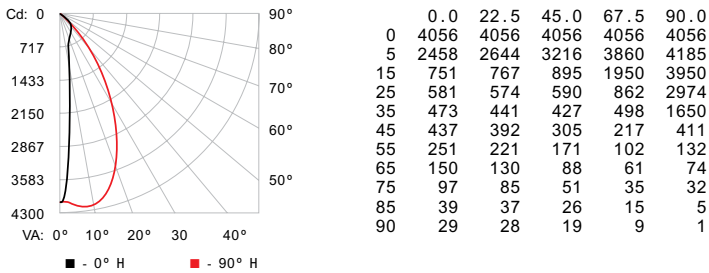

Beam Angle	10° x 60°
LED	4000 K
Lumens	2,160
Efficacy (lm/W)	69.9

Illuminance at Distance

	Center Beam fc	Beam Width
4 ft	254 fc	0.8 ft 4.9 ft
8 ft	63 fc	1.7 ft 9.7 ft
12 ft	28 fc	2.5 ft 14.6 ft
16 ft	16 fc	3.3 ft 19.5 ft
20 ft	10 fc	4.2 ft 24.4 ft
24 ft	7 fc	5.0 ft 29.2 ft

63.8 ft (19.4 m)
1 fc maximum distance

■ Vert. Spread: 11.9°
■ Horiz. Spread: 62.7°

Polar Candela Distribution

Zonal Lumen

ZONE	LUMENS	%FIXT
0- 30	1135	52.5
0- 40	1503	69.6
0- 60	1915	88.6
0- 90	2103	97.4
90-120	41	1.9
90-130	50	2.3
90-150	57	2.6
90-180	57	2.6
0-180	2160	100.0