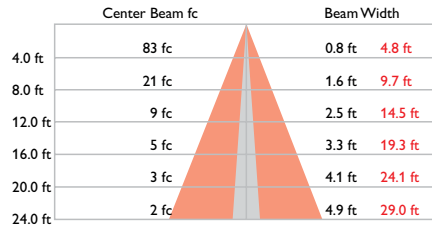

Output

Color Temperature*	3500 K
Beam Angle	10° x 60°
Lumens†	657
Efficacy (lm/W)	54.3
CRI	83

Electrical

Input Voltage	100 to 277 VAC, auto-ranging, 50/60 Hz
Power Consumption (Maximum at full output, steady state)	12.5 W
Power Factor	0.98 @ 120 VAC

¶ Lumen maintenance figures are based on lifetime prediction graphs supplied by LED source manufacturers. Whenever possible, figures use measurements that comply with IES LM-80-08 testing procedures. In accordance with TM-21-11, Reported values represent the interpolated value based on six times the LM-80-08 total test duration (in hours). Calculated values represent time durations that exceed six times the total test duration.

Dimensions

Photometrics, 12.5 w/ft, 3500 K, 305 mm (1 ft)

Photometric data is based on test results from an independent NIST traceable testing lab. IES data is available at www.colorkinetics.com/support/ies.

Beam Angle	10° x 60°
LED	3500 K
Lumens	657
Efficacy (lm/W)	54.3

Polar Candela Distribution

Illuminance at Distance

36.4 ft (11.1 m)
1 fc maximum distance

Legend: ■ Vert. Spread: 11.7°, ■ Horiz. Spread: 62.2°