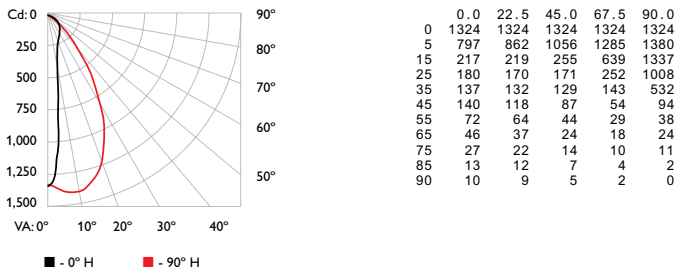

¶ Lumen maintenance figures are based on lifetime prediction graphs supplied by LED source manufacturers. Whenever possible, figures use measurements that comply with IES LM-80-08 testing procedures. In accordance with TM-21-11, Reported values represent the interpolated value based on six times the LM-80-08 total test duration (in hours). Calculated values represent time durations that exceed six times the total test duration.

Dimensions

Photometrics, 12.5 w/ft, 3500 K, 305 mm (1 ft)

Photometric data is based on test results from an independent NIST traceable testing lab. IES data is available at www.colorkinetics.com/support/ies.

Beam Angle	10° x 60°
LED	3500 K
Lumens	657
Efficacy (lm/W)	54.3

Polar Candela Distribution

Illuminance at Distance

36.4 ft (11.1 m)
1 fc maximum distance

Legend: ■ Vert. Spread: 11.7°, ■ Horiz. Spread: 62.2°