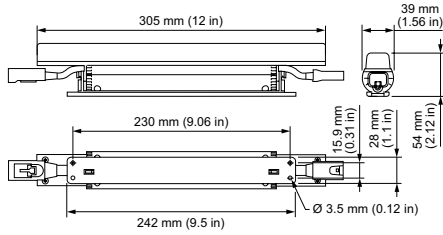

Dimensions

Photometrics, 12.5 w/ft, 3500 K, 305 mm (1 ft)

Photometric data is based on test results from an independent NIST traceable testing lab. IES data is available at www.colorkinetics.com/support/ies.

Beam Angle	10° x 60°
LED	3500 K
Lumens	657
Efficacy (lm/W)	54.3